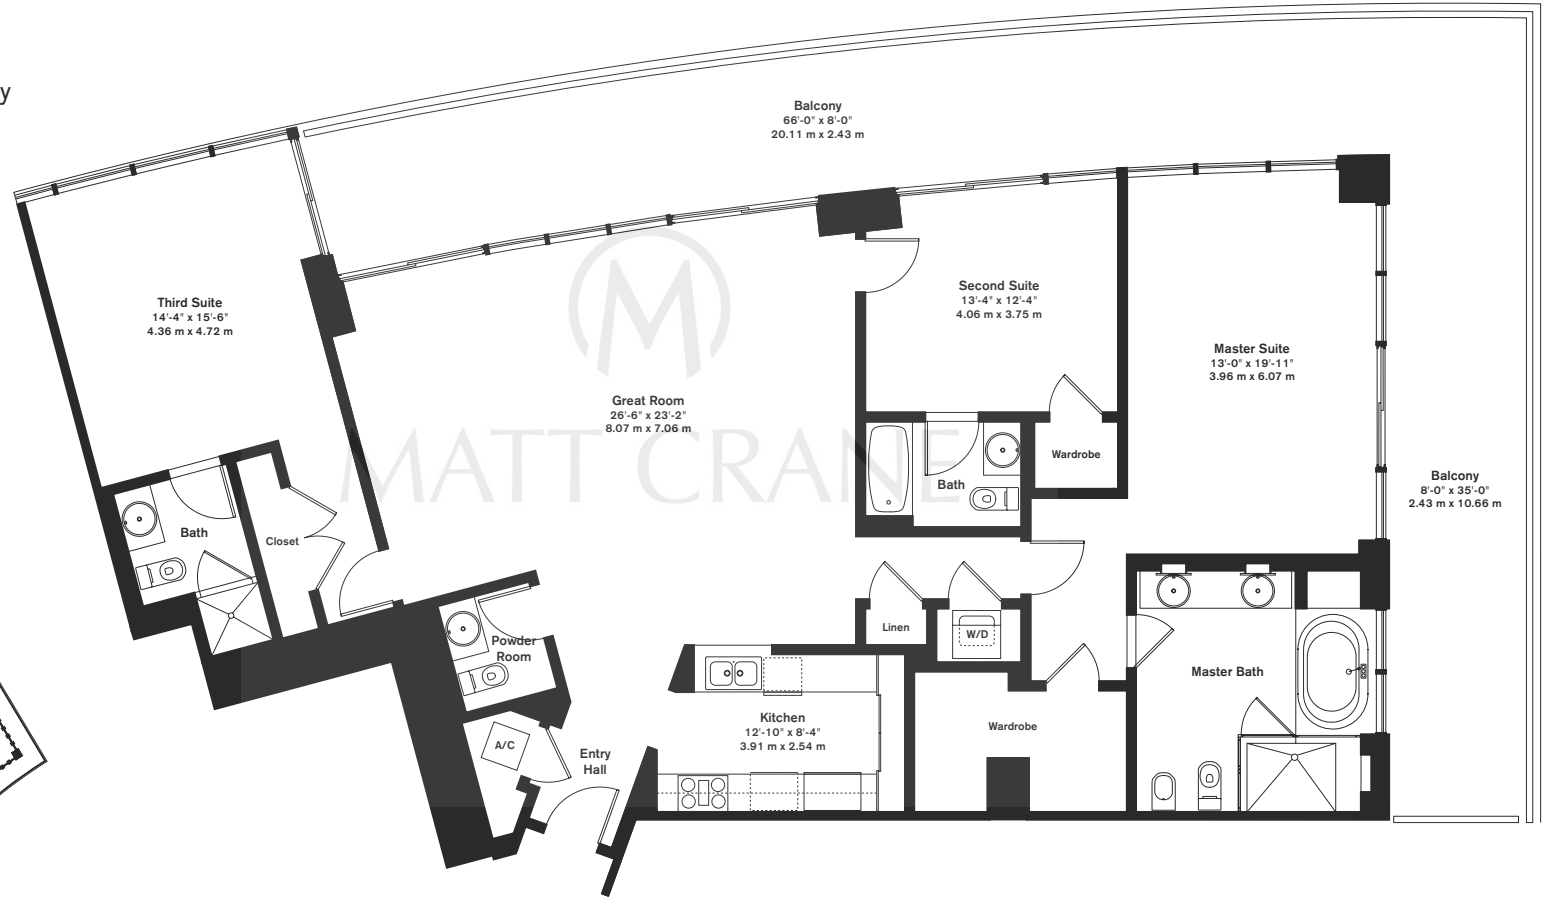

residence E

3 bedrooms, 3.5 baths

2,145 sq. ft. 199.20 m²

797 sq. ft. 74.00 m² balcony

2,942 sq. ft. 273.20 m² total

biscayne bay
downtown miami

miami beach
atlantic ocean