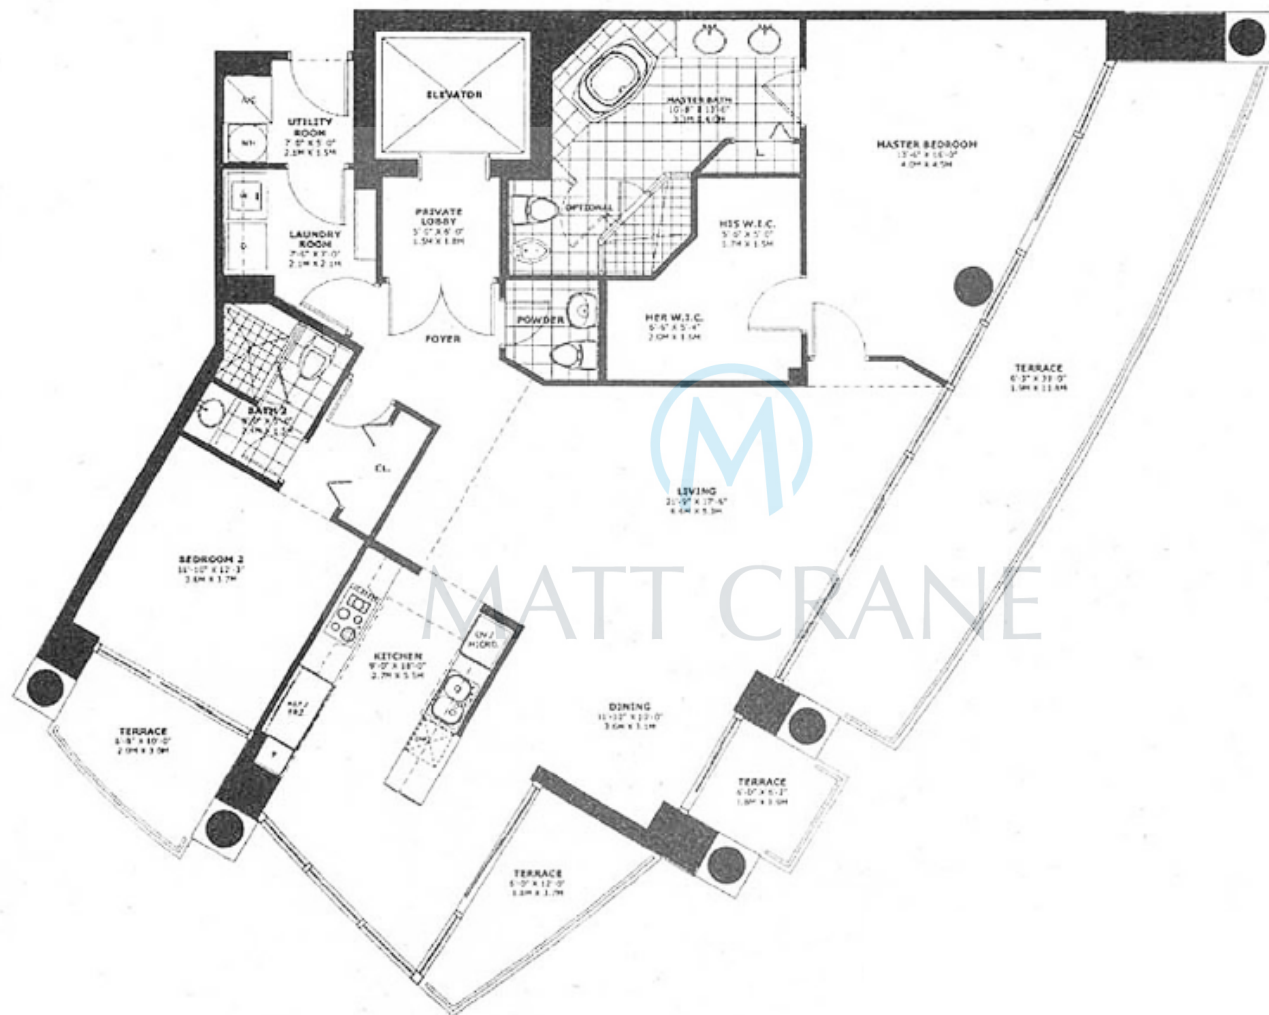

## TOWER SUITE 02

2 BEDROOMS	2 1/2 BATHS
INTERIOR	1,703 SQ. FT. / 158 SQ. M.
TERRACE	487 SQ. FT. / 45 SQ. M.
TOTAL RESIDENCE	2,190 SQ. FT. / 203 SQ. M.

Note: All dimensions are approximate and all floor and development plans are subject to change without notice.