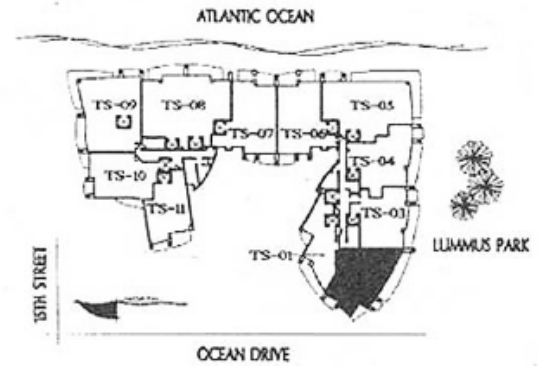

## TOWER SUITE 02

2 BEDROOMS	2 1/2 BATHS
INTERIOR	1,703 SQ. FT. / 158 SQ. M.
TERRACE	487 SQ. FT. / 45 SQ. M.
TOTAL RESIDENCE	2,190 SQ. FT. / 203 SQ. M.

Note: All dimensions are approximate and all floor and development plans are subject to change without notice.