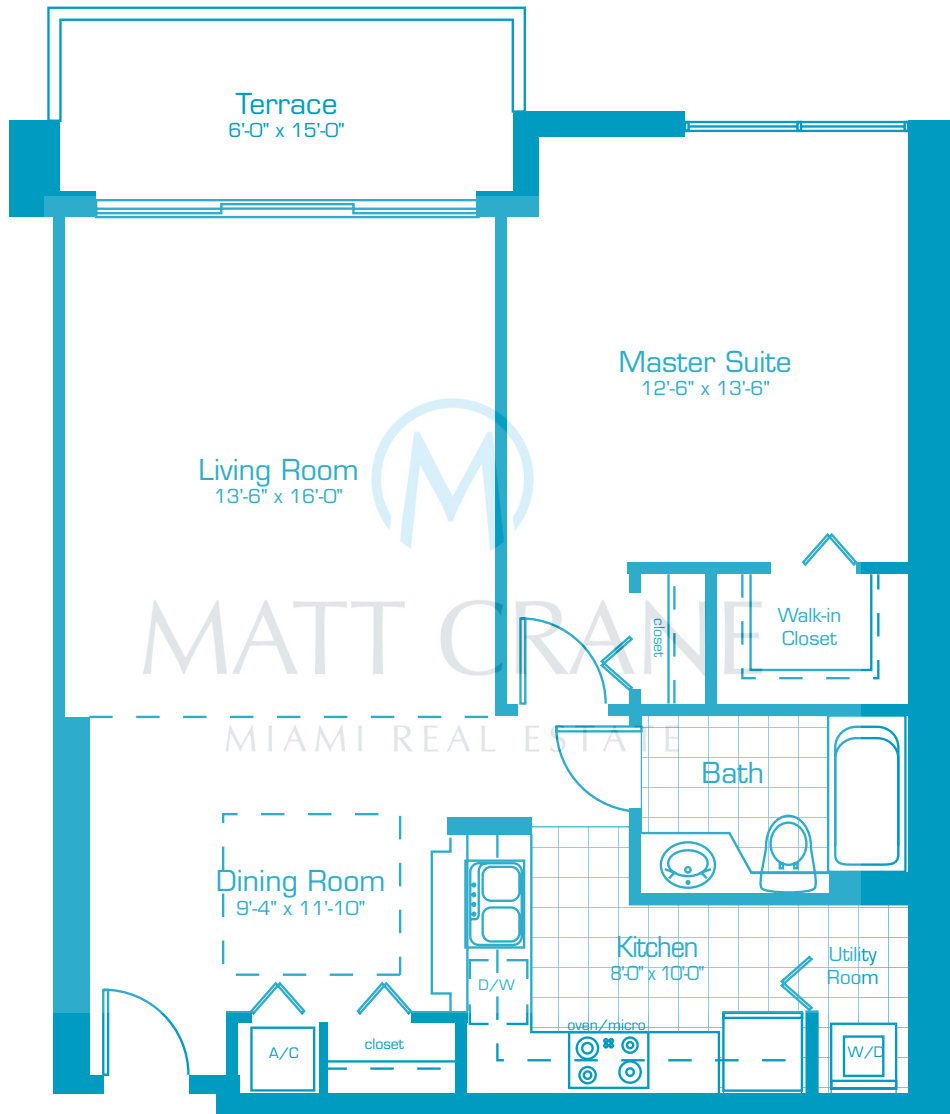

KEY WEST

1 bedroom / 1 bath

- interior840 square feet
- terrace75 square feet
- total915 square feet

MATT CRANE

MIAMI REAL ESTATE

THE FLORIDIAN

condominium
south beach

The Floridian LLC's policy of continual attention to design and construction requires that all specifications, equipment, landscape plans, dimensions and prices are subject to change without notice