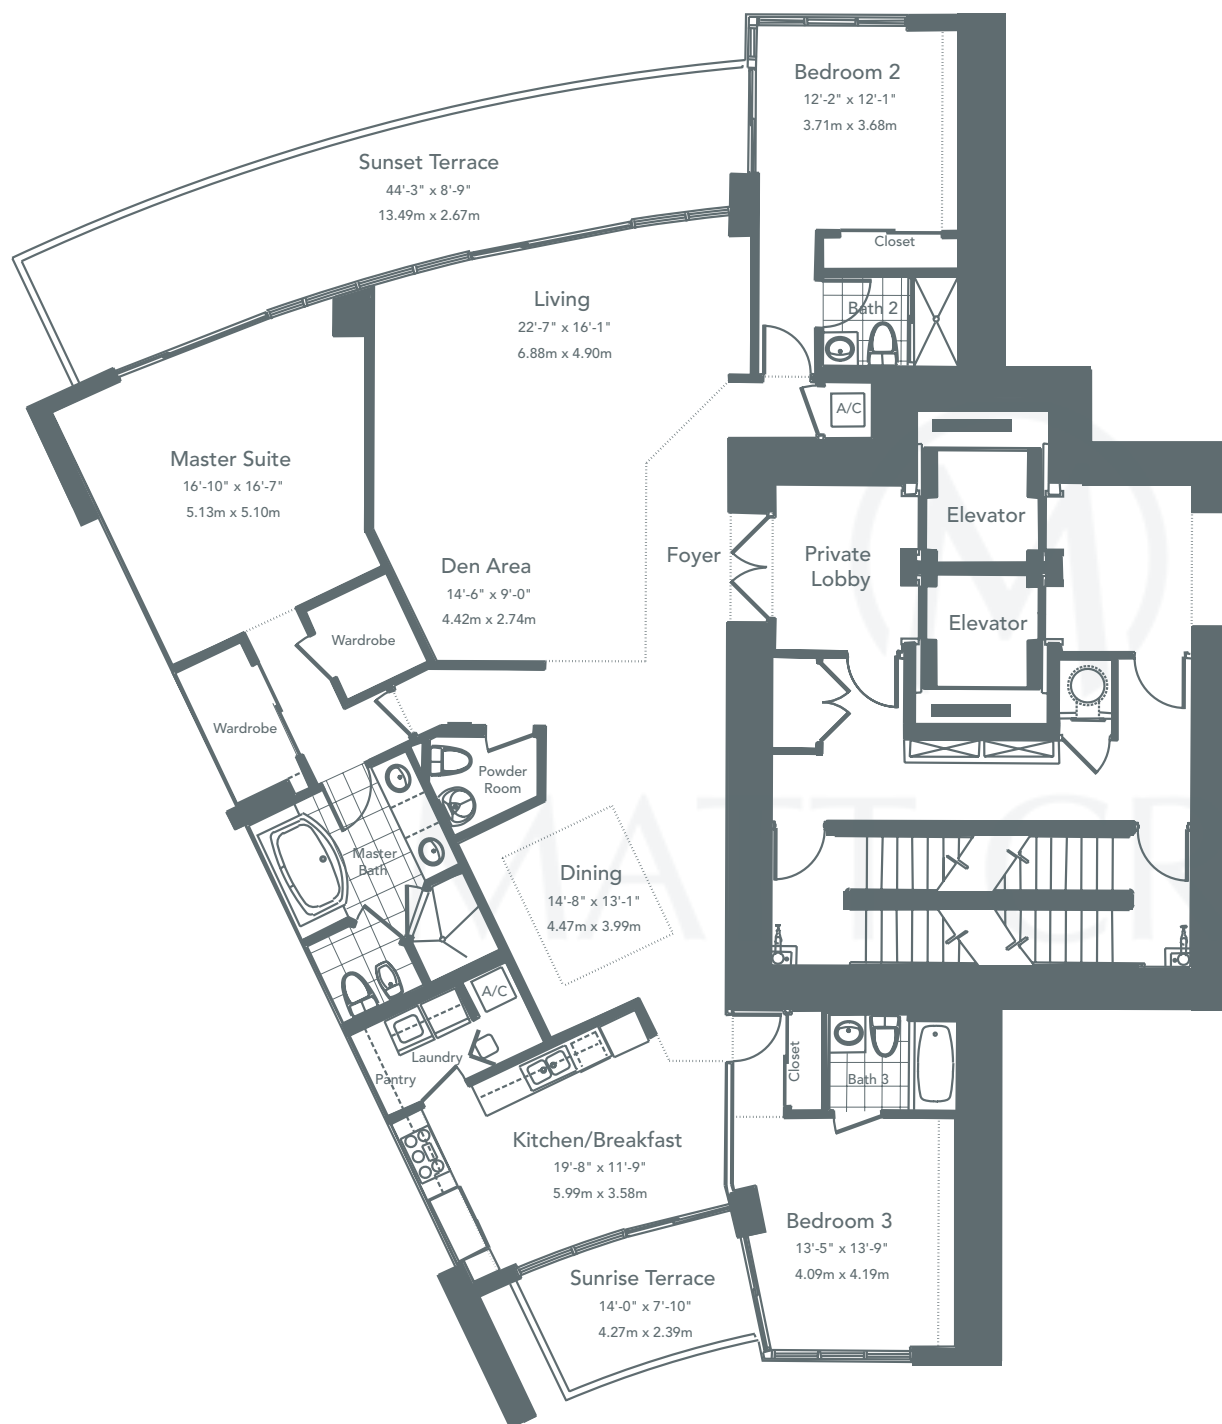

MATT CRANE

MIAMI REAL ESTATE

305.203.0000

917.847.8522

matt@mattcranemiami.com

Model B