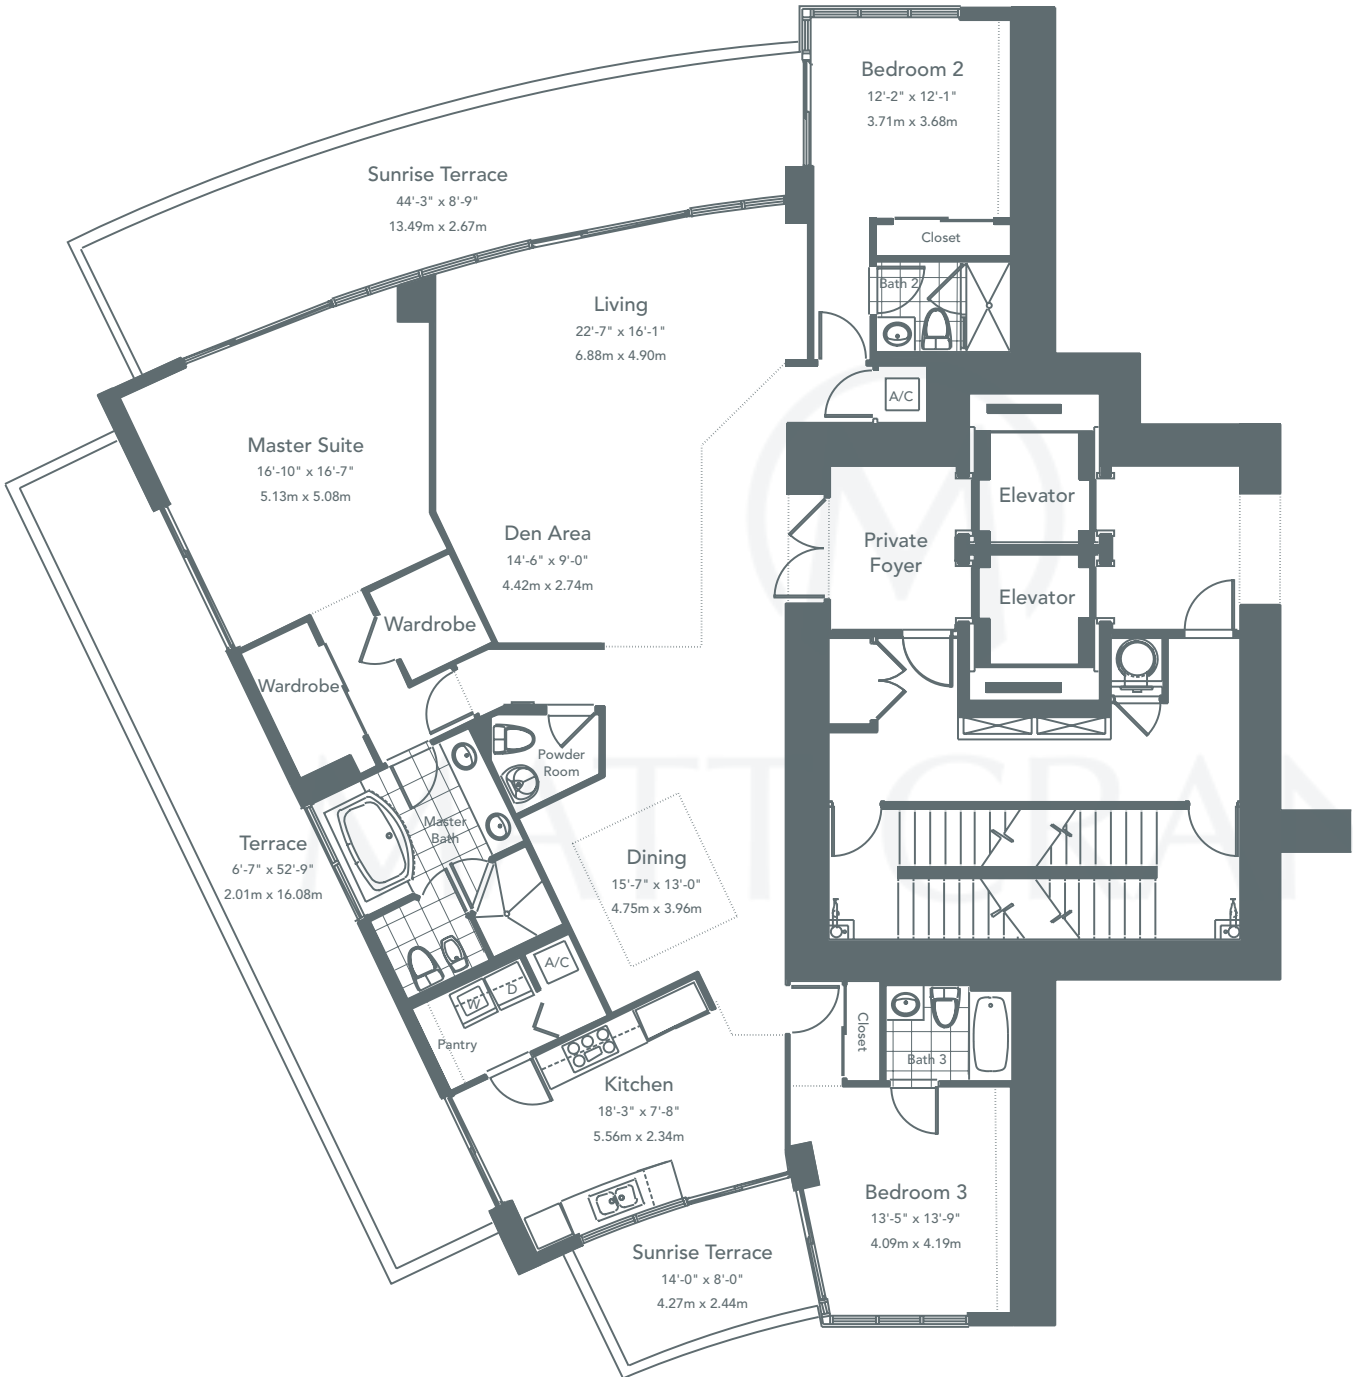

# Model BM

**MATT CRANE**

MIAMI REAL ESTATE

305.203.0000  
917.847.8522

matt@mattcranemiami.com

All dimensions are approximate and all floor plans and development plans are subject to change without notice.