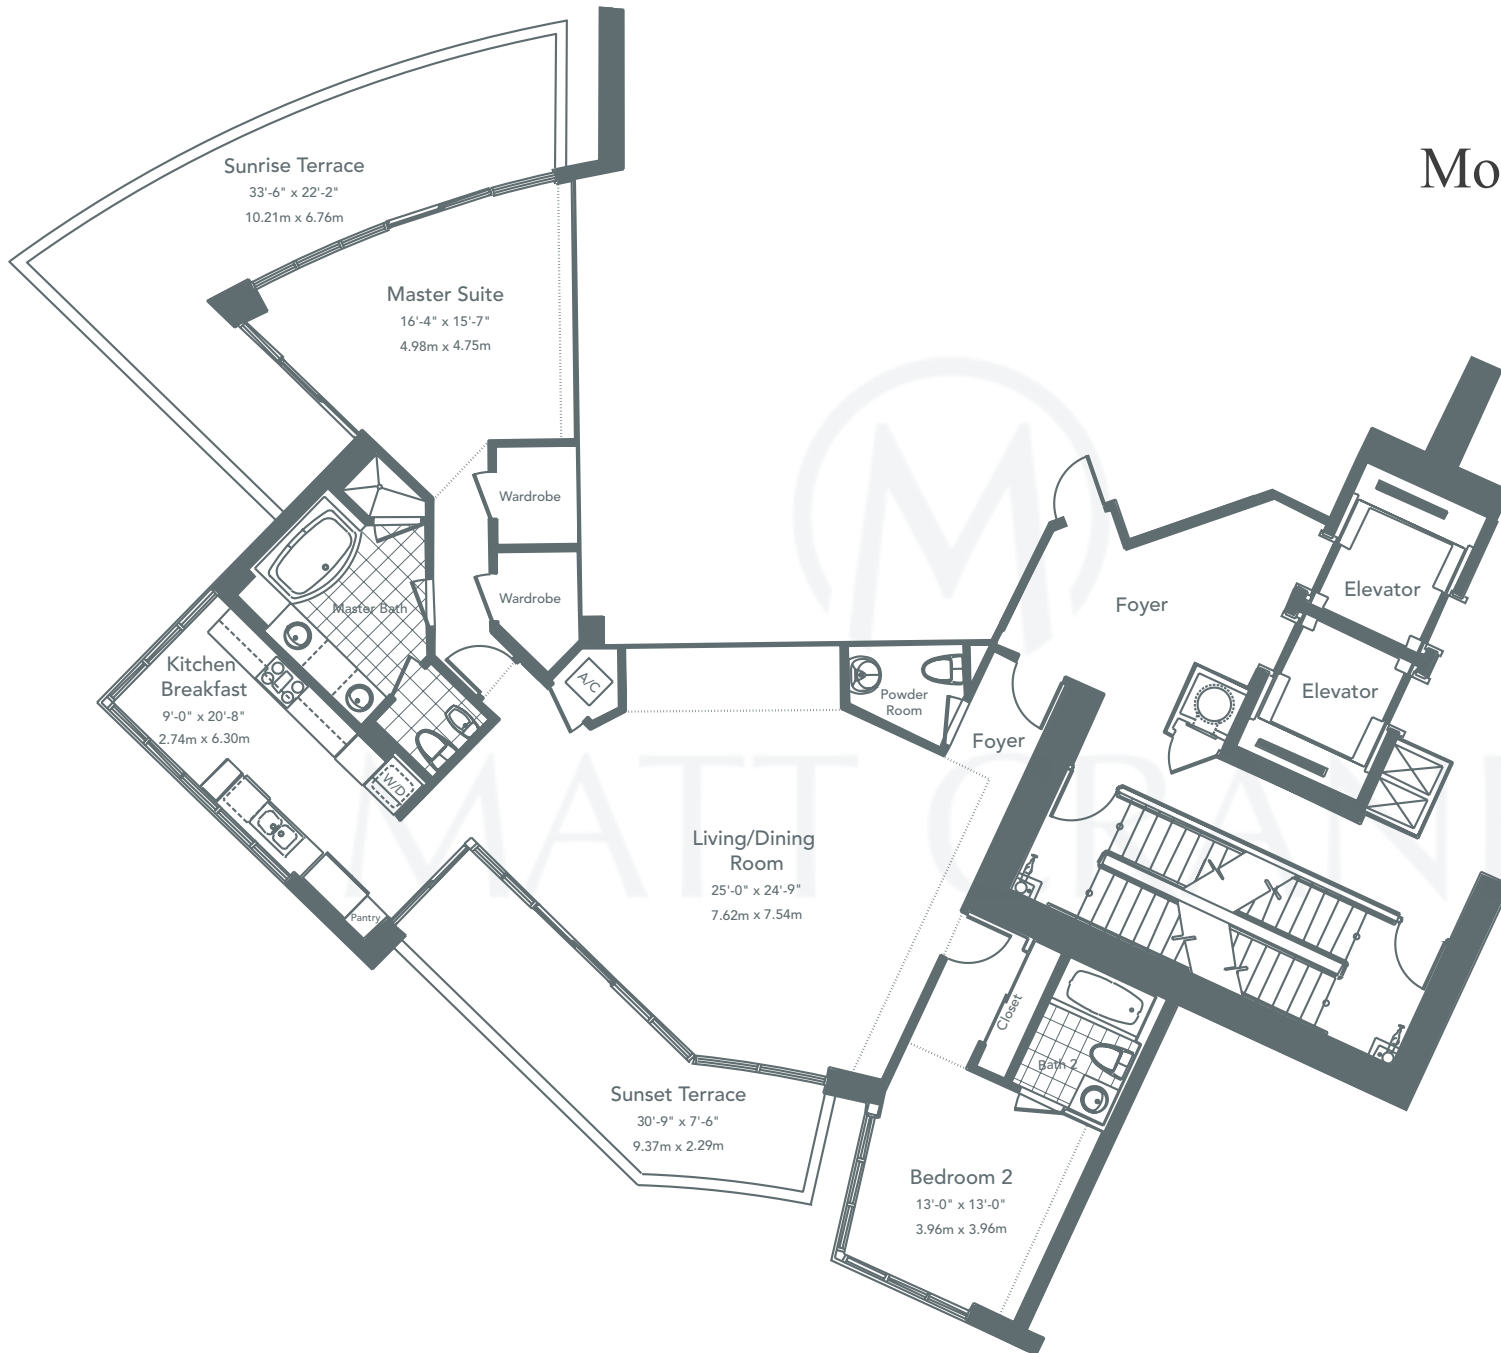

Model E

MATT CRANE

MIAMI REAL ESTATE

305.203.0000

917.847.8522

matt@mattcranemiami.com